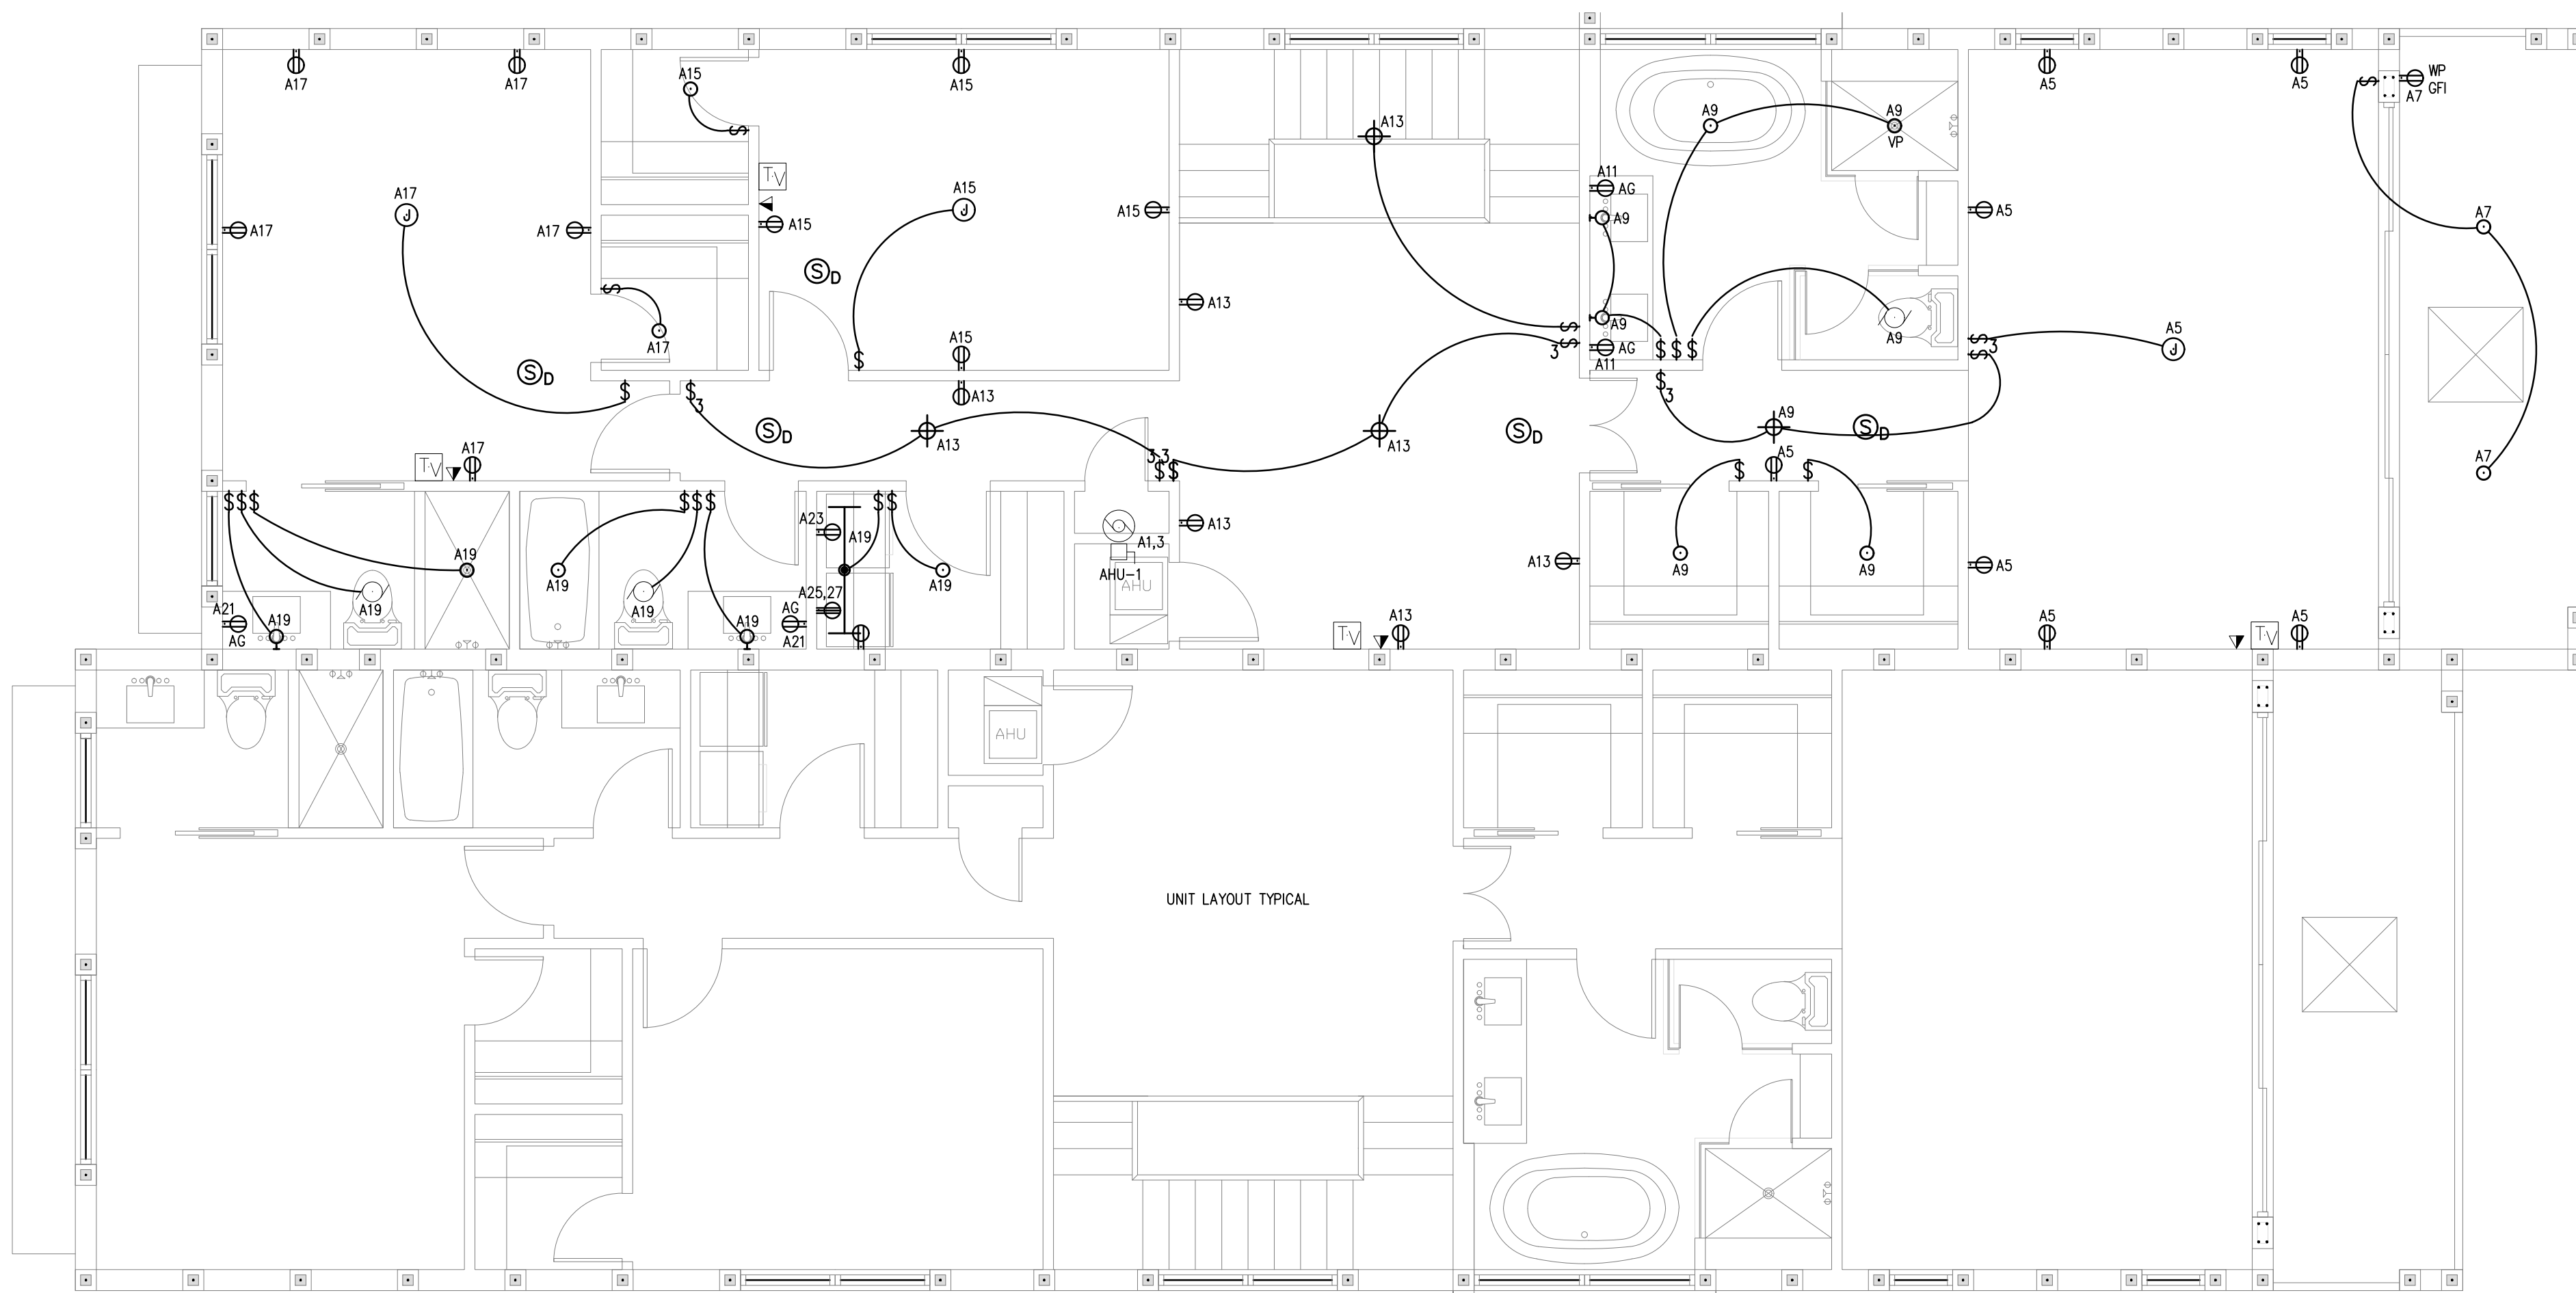

**Electrical First Floor Plan**  
Scale 1/4" = 1'-0"

**Electrical Second Floor Plan**  
Scale 1/4" = 1'-0"